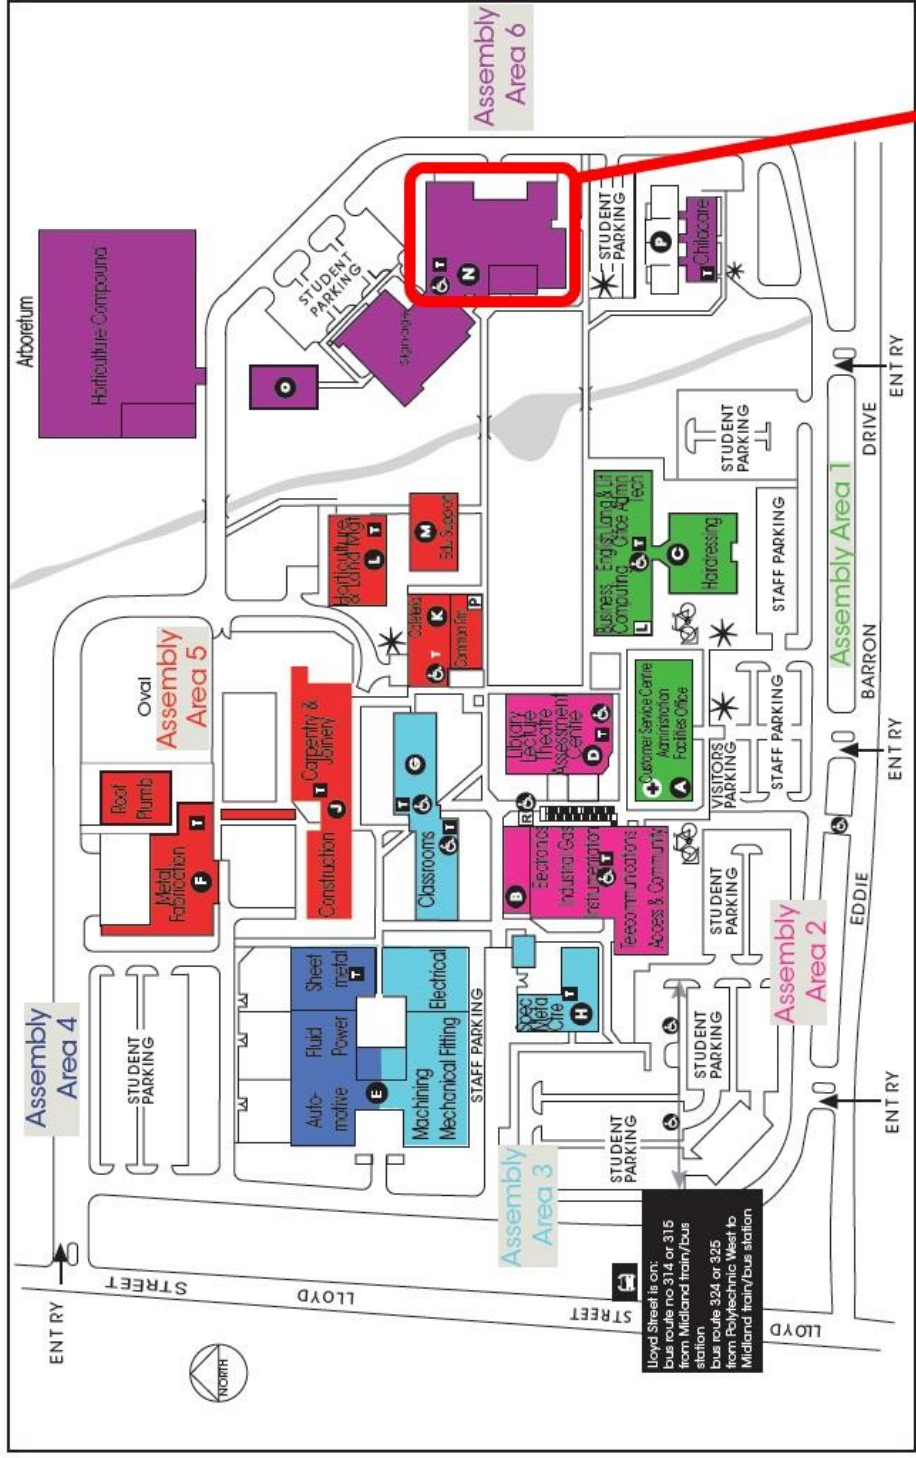

AGENDA – Thursday 11 February 2016, 12 – 2pm

Venue – Polytechnic West Midland Campus
 Gallery N Block
 Corner Lloyd St and Eddie Barron Drive Midland (Map attached)

1. WELCOME a. Apologies	(5 minutes) 12noon – 12.05pm
2. INTERACTIVE SESSION <ul style="list-style-type: none"> Lydia de Mamiel (Polytechnic West) 'Who? What? When? How? Snowball' 	(20 minutes) 12.05pm – 12.25pm
3. COORDINATION GROUP UPDATE <ul style="list-style-type: none"> Gemma Blagrove (City of Bayswater) 	(10 minutes) 12.25 – 12.35 pm
4. NETWORKING COFFEE BREAK!	(20 minutes) 12:35 – 12.55pm
5. GUEST SPEAKER & MEMBER AGENCY PRESENTATION <ul style="list-style-type: none"> Magali Oliver (Helping Minds) Young Carers: Caring for a loved one with mental illness 	(30 minutes) 12:55 – 1:25pm
6. UPDATES FROM PEAK / KEY NETWORKS <ul style="list-style-type: none"> YACWA WA Association of Youth Workers (WAAYW) Any other relevant networks 	(10 minutes) 1.25 – 1.35pm
7. OTHER BUSINESS/ INFO TO SHARE <ul style="list-style-type: none"> Youth Outreach Services - Post Youth Connections 	(20 minutes) 1.35 – 1:55pm
8. NEXT MEETING Thursday 7 April 2016 12pm – 2pm Venue: EMRC	

N Block 'Gallery'
Please park in student parking

Lloyd Street is on bus route no 314 or 315 from Midland train/bus station
bus route 324 or 325 from Polytechnic West to Midland train/bus station

- * Parking for people with disabilities (permit required)
- ☺ First Aid Room
- ♿ Toilets (male/female)
- ♿ Toilets for people with disabilities
- ♿ Lift
- ♿ Ramp
- ♿ Bus
- ♿ Prayer Room
- ♿ Disability Access
- ♿ Bke Rack